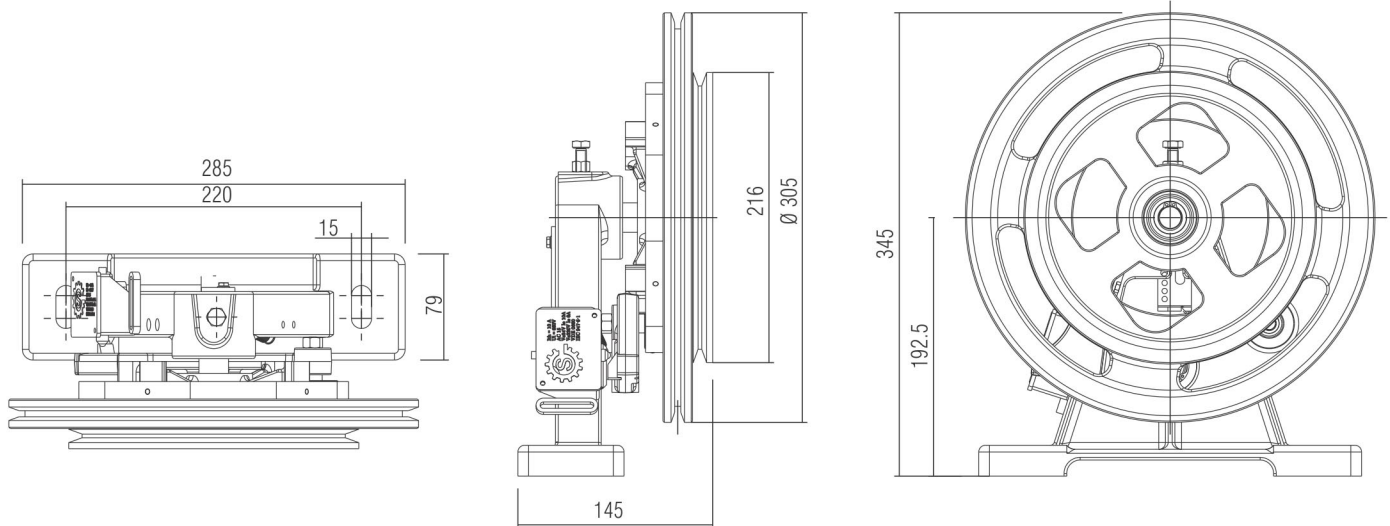

The **Quality** Inspires Trust

Over Speed Governor Regular Top Pulley 300mm

OSGTP300RUD

OSGTP300RBD

All dimensions are in mm.

Technical Specification

OSGTP300RUD	Uni Directional
OSGTP300RBD	Bi Directional
Nominal Speed	0.32 – 1.00 m/s
Tripping Speed	0.40 – 1.25 m/s
Ø Rope	6 & 8 mm
Available with Limit Switch & Test Groove.	