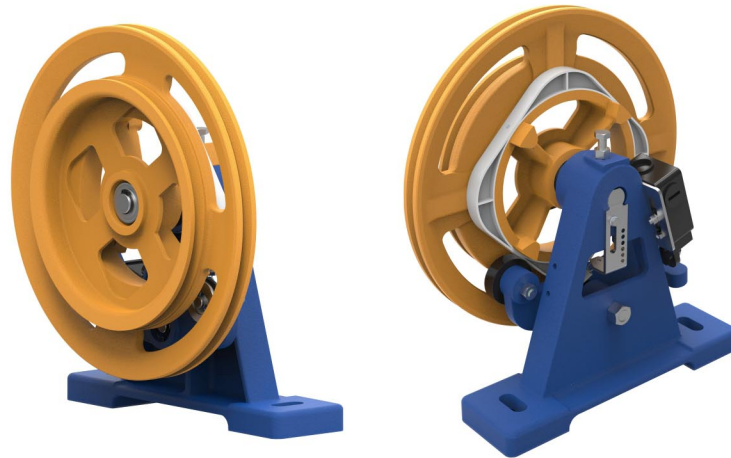

The **Quality** Inspires Trust

Over Speed Governor Regular Top Pulley 300mm

OSGTP300RUD

OSGTP300RBD

All dimensions are in mm.

Technical Specification

OSGTP300RUD	Uni Directional
OSGTP300RBD	Bi Directional
Nominal Speed	0.32 – 1.00 m/s
Tripping Speed	0.40 – 1.25 m/s
Ø Rope	6 & 8 mm
Available with Limit Switch & Test Groove.	