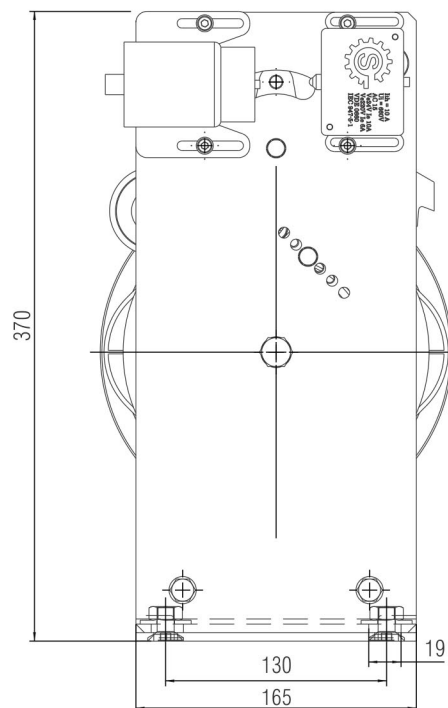

## Over Speed Governor Top Pulley 200mm

OSGTP200MR

OSGTP200MRL

DETAIL A

All dimensions are in mm.

### Technical Specification

OSGTP200MR	Bi Directional for Machine Room
OSGTP200MRL	Bi Directional for Machine Roomless
Nominal Speed	0.32 – 1.00 m/s
Tripping Speed	0.40 – 1.25 m/s
Ø Rope	6 & 8 mm
Available with Limit switch, Test Groove & Remote Control for Machine Roomless Operation	