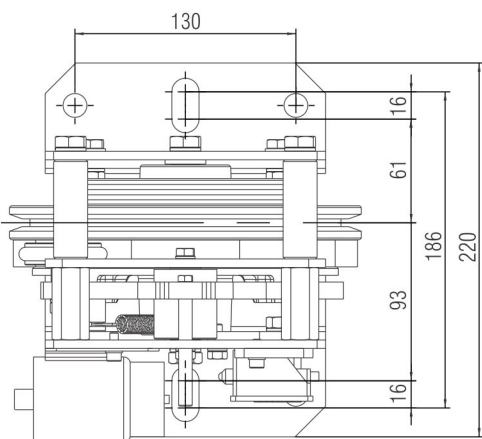

## Over Speed Governor Top Pulley 200mm

OSGTP200MR

OSGTP200MRL

DETAIL A

All dimensions are in mm.

### Technical Specification

OSGTP200MR	Bi Directional for Machine Room
OSGTP200MRL	Bi Directional for Machine Roomless
Nominal Speed	0.32 – 1.00 m/s
Tripping Speed	0.40 – 1.25 m/s
Ø Rope	6 & 8 mm
Available with Limit switch, Test Groove & Remote Control for Machine Roomless Operation	