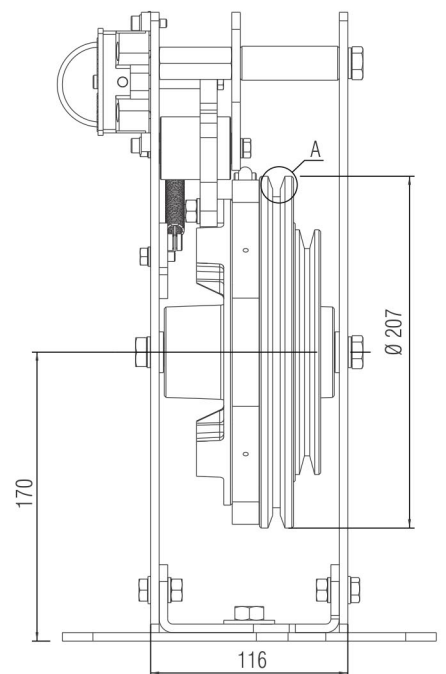

## Over Speed Governor Top Pulley 200mm

OSGTP200MR

OSGTP200MRL

DETAIL A

All dimensions are in mm.

### Technical Specification

OSGTP200MR	Bi Directional for Machine Room
OSGTP200MRL	Bi Directional for Machine Roomless
Nominal Speed	0.32 – 1.00 m/s
Tripping Speed	0.40 – 1.25 m/s
Ø Rope	6 & 8 mm
Available with Limit switch, Test Groove & Remote Control for Machine Roomless Operation	