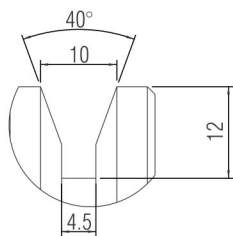

## Over Speed Governor Top Pulley 200mm

OSGTP200MR

OSGTP200MRL

DETAIL A

All dimensions are in mm.

### Technical Specification

OSGTP200MR	Bi Directional for Machine Room
OSGTP200MRL	Bi Directional for Machine Roomless
Nominal Speed	0.32 – 1.00 m/s
Tripping Speed	0.40 – 1.25 m/s
Ø Rope	6 & 8 mm
Available with Limit switch, Test Groove & Remote Control for Machine Roomless Operation	