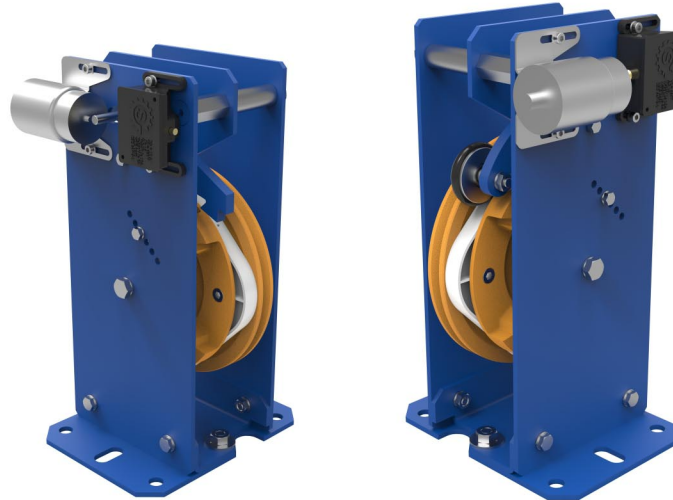

## Over Speed Governor Top Pulley 200mm

OSGTP200MR

OSGTP200MRL

DETAIL A

All dimensions are in mm.

### Technical Specification

OSGTP200MR	Bi Directional for Machine Room
OSGTP200MRL	Bi Directional for Machine Roomless
Nominal Speed	0.32 – 1.00 m/s
Tripping Speed	0.40 – 1.25 m/s
Ø Rope	6 & 8 mm
Available with Limit switch, Test Groove & Remote Control for Machine Roomless Operation	