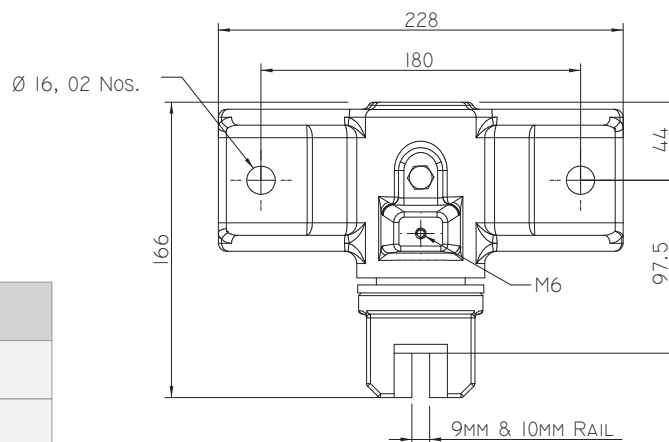

Guide Shoe T-2500

The **Quality** Inspires Trust

Load	2500 daN
Guide Rail	14 to 16 mm
Material	Cast Iron
Adjustment	Pre-load Nut and Fixing Slots
Maintenance	Lubricate According to Lift Instructions

All dimensions are in mm.
Subject to change without any prior notice!