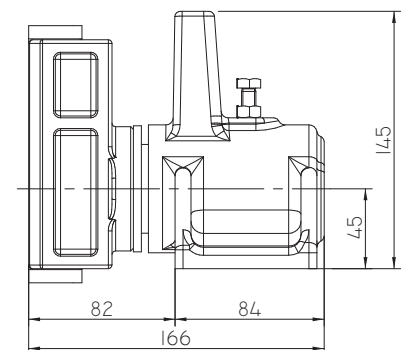

Guide Shoe T-2500

The **Quality** Inspires Trust

Load	2500 daN
Guide Rail	14 to 16 mm
Material	Cast Iron
Adjustment	Pre-load Nut and Fixing Slots
Maintenance	Lubricate According to Lift Instructions

All dimensions are in mm.
Subject to change without any prior notice!