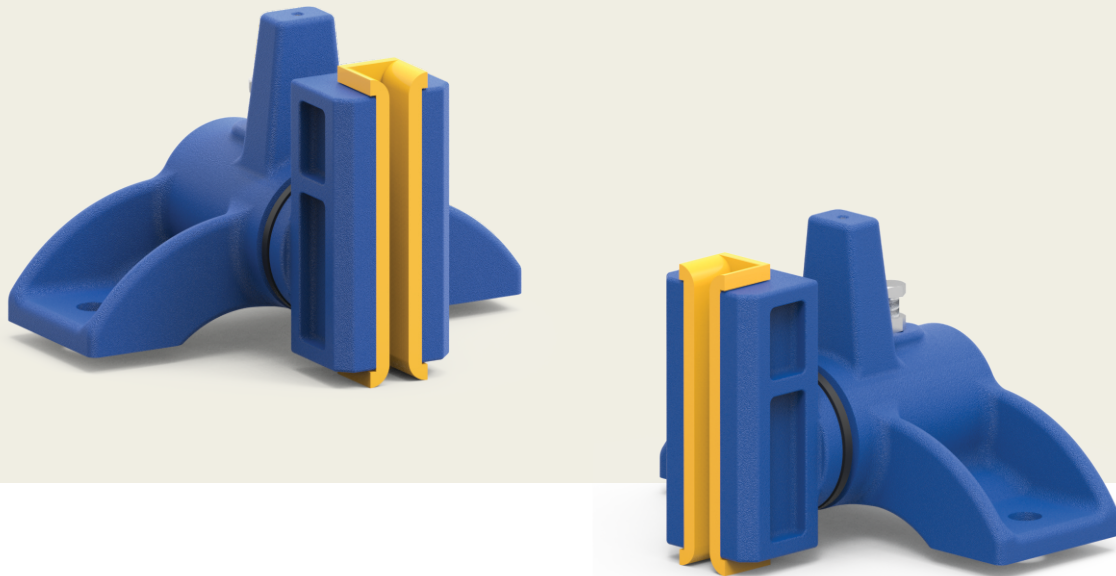

Guide Shoe T-2500

The **Quality** Inspires Trust

Load	2500 daN
Guide Rail	14 to 16 mm
Material	Cast Iron
Adjustment	Pre-load Nut and Fixing Slots
Maintenance	Lubricate According to Lift Instructions

All dimensions are in mm.
Subject to change without any prior notice!