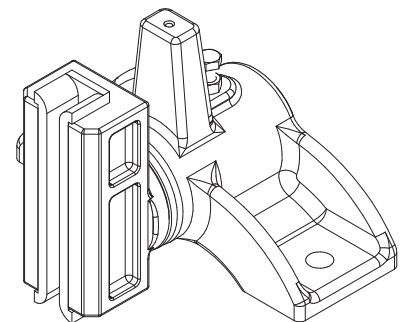

Guide Shoe T-2500

The **Quality** Inspires Trust

Load	2500 daN
Guide Rail	14 to 16 mm
Material	Cast Iron
Adjustment	Pre-load Nut and Fixing Slots
Maintenance	Lubricate According to Lift Instructions

All dimensions are in mm.
Subject to change without any prior notice!