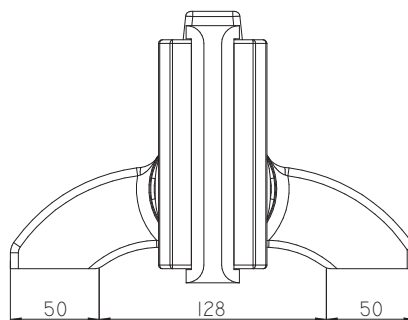

Guide Shoe T-2500

The **Quality** Inspires Trust

Load	2500 daN
Guide Rail	14 to 16 mm
Material	Cast Iron
Adjustment	Pre-load Nut and Fixing Slots
Maintenance	Lubricate According to Lift Instructions

All dimensions are in mm.
Subject to change without any prior notice!