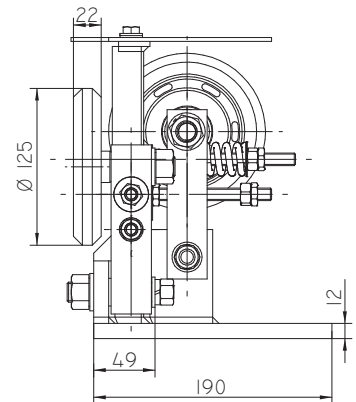

# Roller Guide Shoe

The **Quality** Inspires Trust

<b>Rated Speed</b>	V ≤ 2.5 m/s
<b>Rated Load</b>	≤ 1600 kg
<b>Width of Guide Rail</b>	9 mm, 10 mm, 16 mm
<b>Dia. of Wheel</b>	125 mm

	A	B	C
D = 16	17	76	70.5
D = 10	13	80	67.5
D = 9	13	80	67.5

All dimensions are in mm.  
Subject to change without any prior notice!