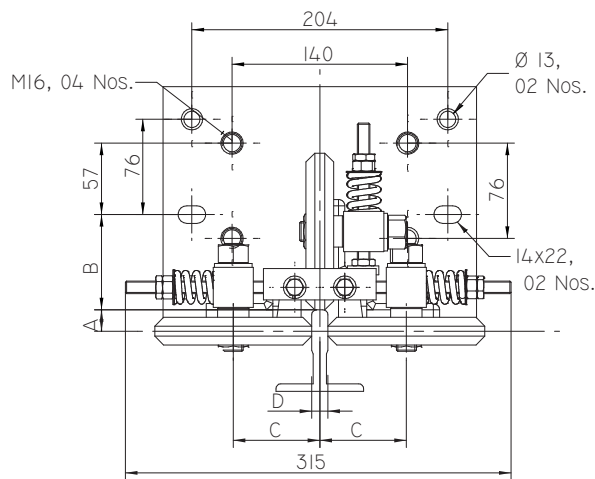

# Roller Guide Shoe

The **Quality** Inspires Trust

<b>Rated Speed</b>	V ≤ 2.5 m/s
<b>Rated Load</b>	≤ 1600 kg
<b>Width of Guide Rail</b>	9 mm, 10 mm, 16 mm
<b>Dia. of Wheel</b>	125 mm

	A	B	C
D = 16	17	76	70.5
D = 10	13	80	67.5
D = 9	13	80	67.5

All dimensions are in mm.  
Subject to change without any prior notice!