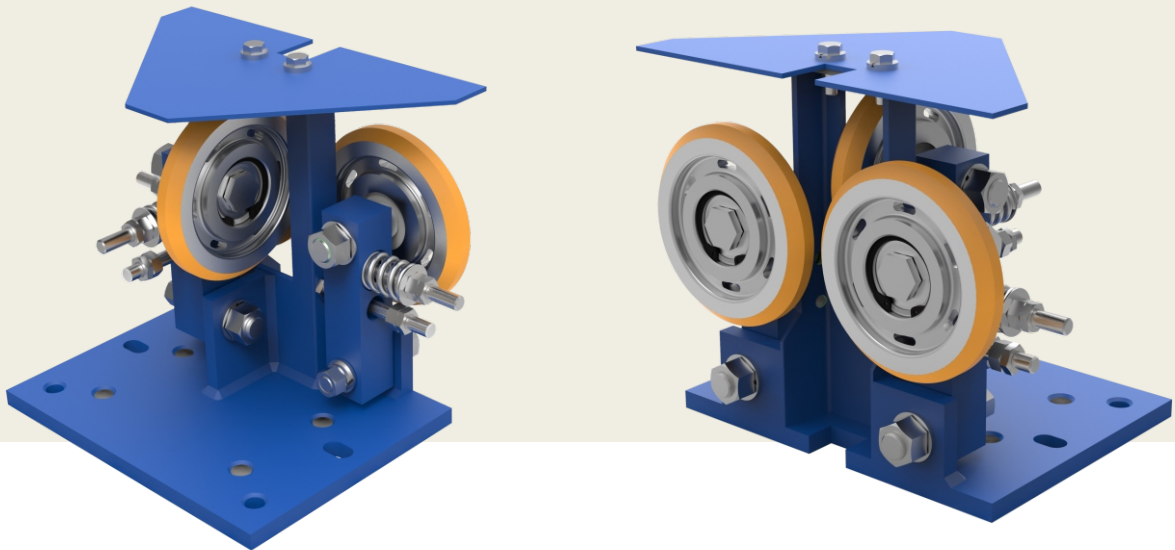

# Roller Guide Shoe

The **Quality** Inspires Trust

<b>Rated Speed</b>	V ≤ 2.5 m/s
<b>Rated Load</b>	≤ 1600 kg
<b>Width of Guide Rail</b>	9 mm, 10 mm, 16 mm
<b>Dia. of Wheel</b>	125 mm

	A	B	C
D = 16	17	76	70.5
D = 10	13	80	67.5
D = 9	13	80	67.5

All dimensions are in mm.  
Subject to change without any prior notice!