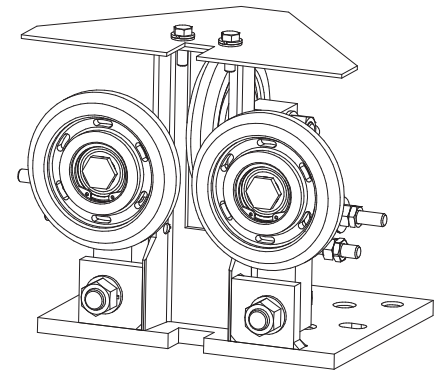

# Roller Guide Shoe

The **Quality** Inspires Trust

<b>Rated Speed</b>	V ≤ 2.5 m/s
<b>Rated Load</b>	≤ 1600 kg
<b>Width of Guide Rail</b>	9 mm, 10 mm, 16 mm
<b>Dia. of Wheel</b>	125 mm

	A	B	C
D = 16	17	76	70.5
D = 10	13	80	67.5
D = 9	13	80	67.5

All dimensions are in mm.  
Subject to change without any prior notice!