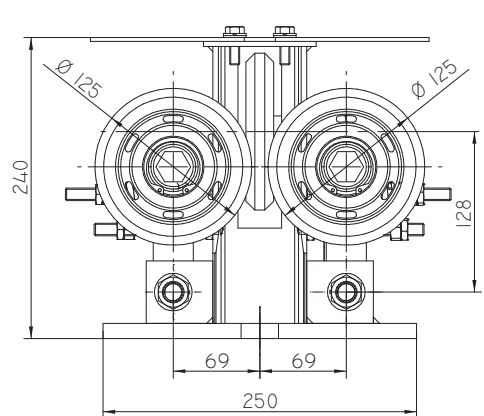

# Roller Guide Shoe

The **Quality** Inspires Trust

<b>Rated Speed</b>	V ≤ 2.5 m/s
<b>Rated Load</b>	≤ 1600 kg
<b>Width of Guide Rail</b>	9 mm, 10 mm, 16 mm
<b>Dia. of Wheel</b>	125 mm

	A	B	C
D = 16	17	76	70.5
D = 10	13	80	67.5
D = 9	13	80	67.5

All dimensions are in mm.  
Subject to change without any prior notice!