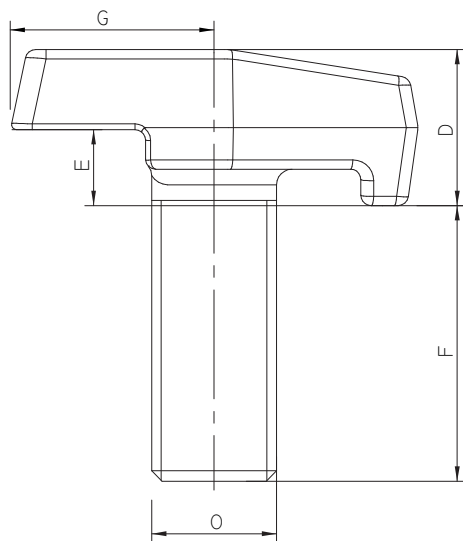

Guide Clip

Oiled Steel With
Mounted Nut & Washer

The **Quality** Inspires Trust

All dimensions are in mm.
Subject to change without any prior notice!

Ø mm	A mm	B mm	C mm	D mm	E mm	F mm	G mm
	± 1.3	± 1.3	± 1.3	± 1.0	± 0.5	± 1.3	± 1.3
M10	32	23	15	13	5.5	22.5	16
M12	39	26	17	15	7.3	26.5	19.5
M14	45	29	17	18.5	9.5	36	21
M16	50	34	17	20	10.5	40	23.5