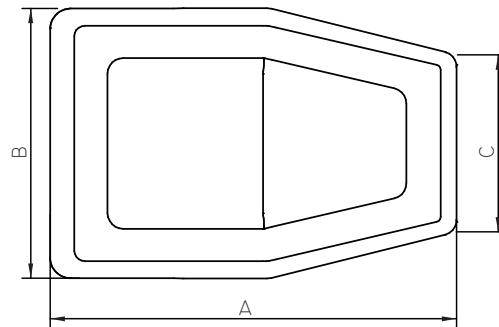

Guide Clip

Oiled Steel With
Mounted Nut & Washer

The **Quality** Inspires Trust

All dimensions are in mm.
Subject to change without any prior notice!

Ø mm	A mm	B mm	C mm	D mm	E mm	F mm	G mm
	± 1.3	± 1.3	± 1.3	± 1.0	± 0.5	± 1.3	± 1.3
M10	32	23	15	13	5.5	22.5	16
M12	39	26	17	15	7.3	26.5	19.5
M14	45	29	17	18.5	9.5	36	21
M16	50	34	17	20	10.5	40	23.5