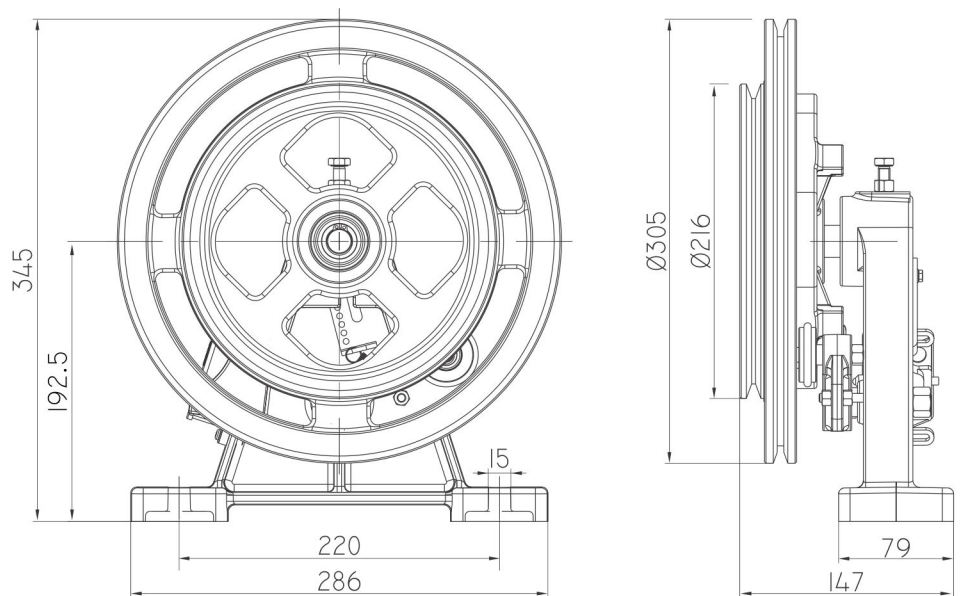

Over Speed Governor Top Pulley 200mm (Machine Room) J Type

The **Quality** Inspires Trust

Technical Specification

OSGTP300RBD	Bi Directional
Nominal Speed	0.32 – 1 m/s
Tripping Speed	0.40 – 1.25 m/s
Ø Rope	6 & 8 mm

Available with Limit Switch & Test Groove.

Technical Drawing

All dimensions are in mm.

Over Speed Governor Top Pulley 300mm (Machine Room)

The **Quality** Inspires Trust

Technical Drawing

Technical Specification

OSGTP300RUD	Uni Directional
OSGTP300RBD	Bi Directional
Nominal Speed	0.32 – 1.50 m/s
Tripping Speed	0.40 – 1.88 m/s
Ø Rope	6 & 8 mm

Available with Limit Switch & Test Groove.

All dimensions are in mm.