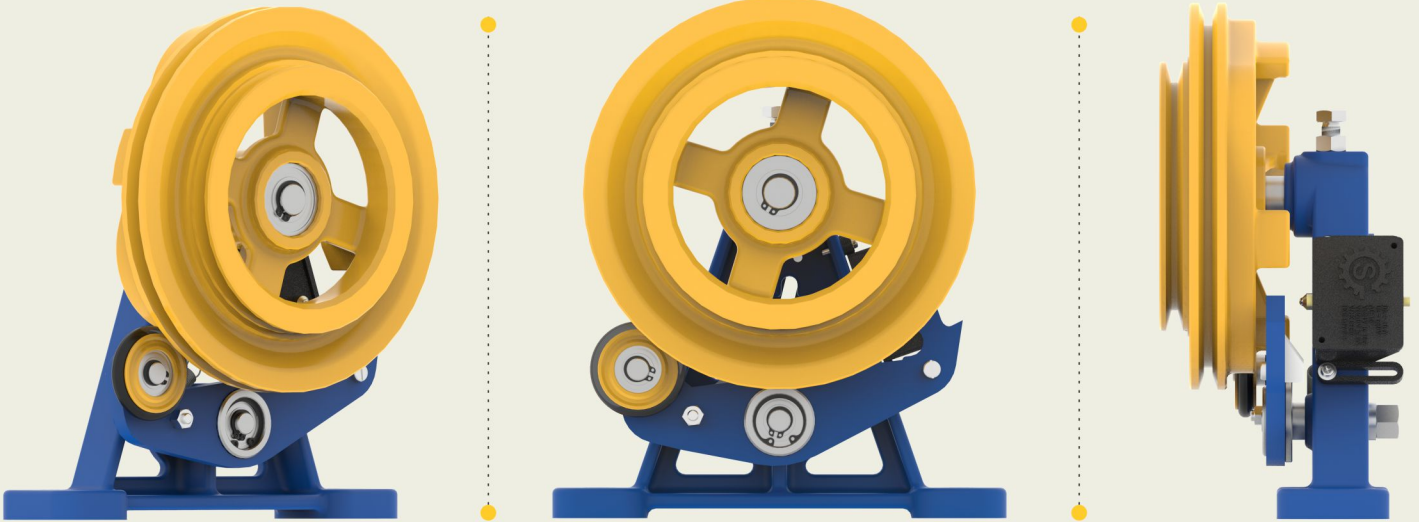

Over Speed Governor Top Pulley 200mm (Machine Room) J Type

The **Quality** Inspires Trust

Technical Specification

OSGTP300RBD	Bi Directional
Nominal Speed	0.32 – 1 m/s
Tripping Speed	0.40 – 1.25 m/s
Ø Rope	6 & 8 mm

Available with Limit Switch & Test Groove.

Technical Drawing

All dimensions are in mm.

Over Speed Governor Top Pulley 300mm (Machine Room)

The **Quality** Inspires Trust

Technical Drawing

Technical Specification

OSGTP300RUD	Uni Directional
OSGTP300RBD	Bi Directional
Nominal Speed	0.32 – 1.50 m/s
Tripping Speed	0.40 – 1.88 m/s
Ø Rope	6 & 8 mm

Available with Limit Switch & Test Groove.

All dimensions are in mm.