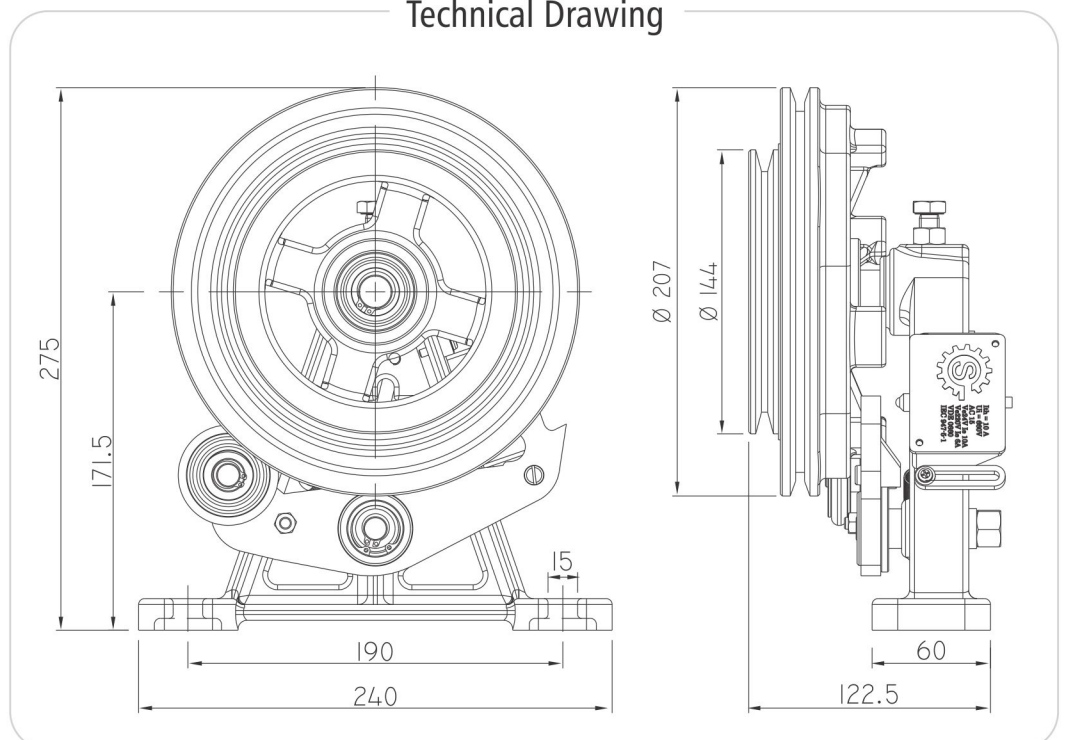

Over Speed Governor Top Pulley 200mm (Machine Room) J Type

The **Quality** Inspires Trust

Technical Specification

OSGTP300RBD	Bi Directional
Nominal Speed	0.32 – 1 m/s
Tripping Speed	0.40 – 1.25 m/s
Ø Rope	6 & 8 mm

Available with Limit Switch & Test Groove.

Technical Drawing

All dimensions are in mm.

Over Speed Governor Top Pulley 300mm (Machine Room)

The **Quality** Inspires Trust

Technical Drawing

Technical Specification

OSGTP300RUD	Uni Directional
OSGTP300RBD	Bi Directional
Nominal Speed	0.32 – 1.50 m/s
Tripping Speed	0.40 – 1.88 m/s
Ø Rope	6 & 8 mm

Available with Limit Switch & Test Groove.

All dimensions are in mm.