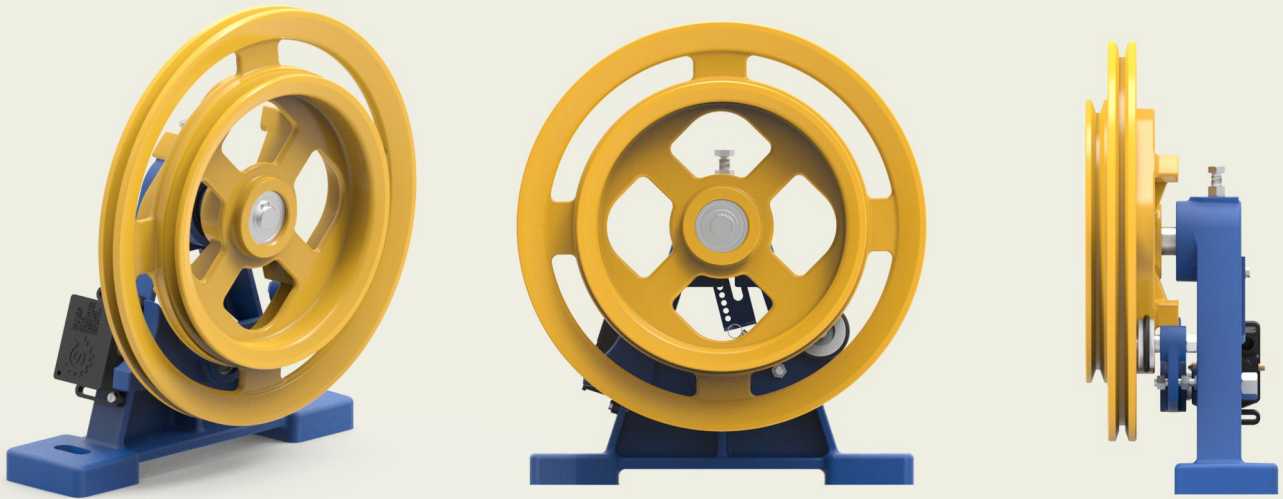

Over Speed Governor Top Pulley 200mm (Machine Room) J Type

The **Quality** Inspires Trust

Technical Specification

OSGTP300RBD	Bi Directional
Nominal Speed	0.32 – 1 m/s
Tripping Speed	0.40 – 1.25 m/s
Ø Rope	6 & 8 mm

Available with Limit Switch & Test Groove.

Technical Drawing

All dimensions are in mm.

Over Speed Governor Top Pulley 300mm (Machine Room)

The **Quality** Inspires Trust

Technical Drawing

Technical Specification

OSGTP300RUD	Uni Directional
OSGTP300RBD	Bi Directional
Nominal Speed	0.32 – 1.50 m/s
Tripping Speed	0.40 – 1.88 m/s
Ø Rope	6 & 8 mm

Available with Limit Switch & Test Groove.

All dimensions are in mm.