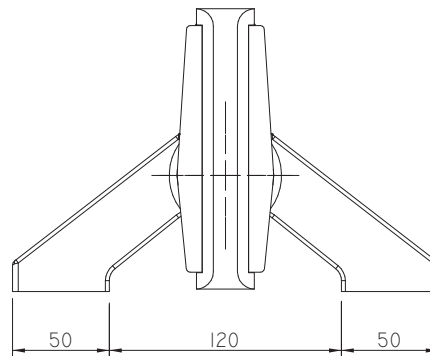

Guide Shoe T-300

The **Quality** Inspires Trust

Load	1000 daN
Guide Rail	6 to 12 mm
Material	Cast Iron
Adjustment	Pre-load Nut and Fixing Slots
Maintenance	Lubricate According to Lift Instructions

All dimensions are in mm.
Subject to change without any prior notice!