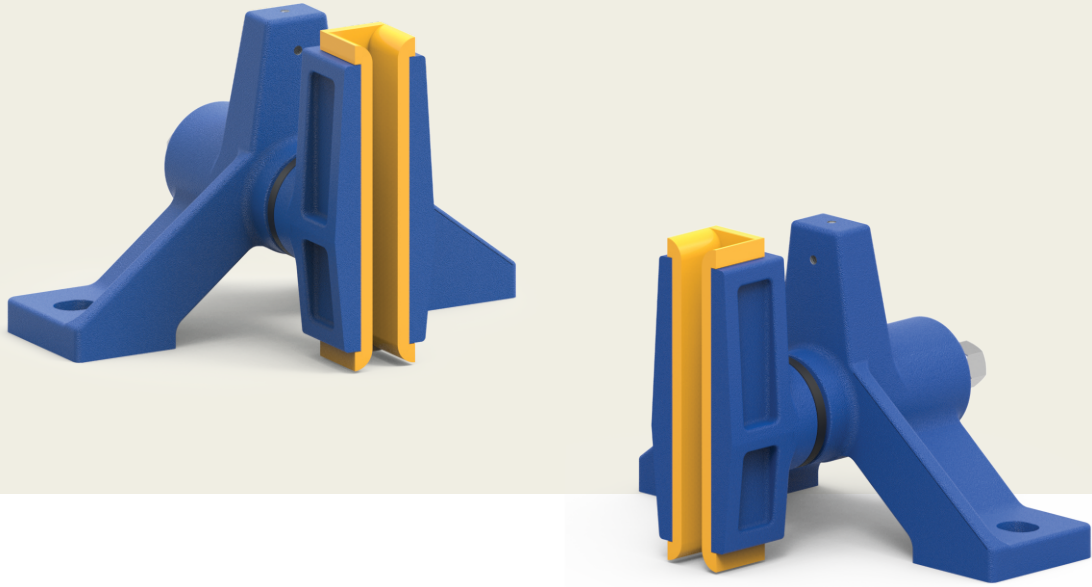

Guide Shoe T-300

The **Quality** Inspires Trust

Load	1000 daN
Guide Rail	6 to 12 mm
Material	Cast Iron
Adjustment	Pre-load Nut and Fixing Slots
Maintenance	Lubricate According to Lift Instructions

All dimensions are in mm.
Subject to change without any prior notice!