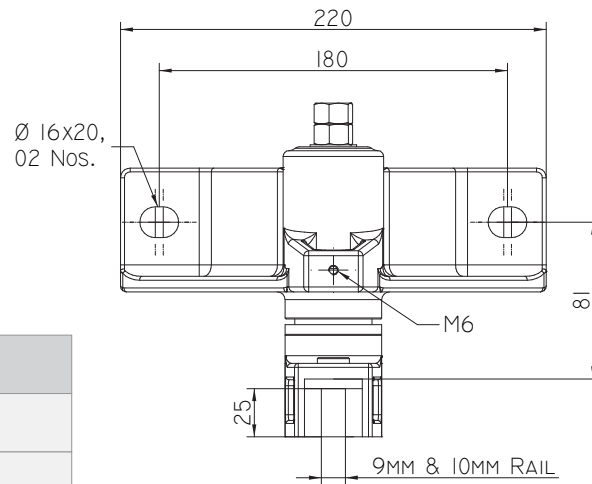

Guide Shoe T-300

The **Quality** Inspires Trust

Load	1000 daN
Guide Rail	6 to 12 mm
Material	Cast Iron
Adjustment	Pre-load Nut and Fixing Slots
Maintenance	Lubricate According to Lift Instructions

All dimensions are in mm.
Subject to change without any prior notice!