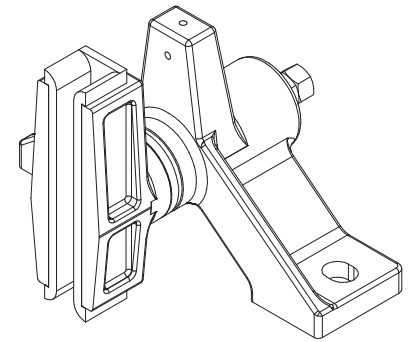

Guide Shoe T-300

The **Quality** Inspires Trust

Load	1000 daN
Guide Rail	6 to 12 mm
Material	Cast Iron
Adjustment	Pre-load Nut and Fixing Slots
Maintenance	Lubricate According to Lift Instructions

All dimensions are in mm.
Subject to change without any prior notice!