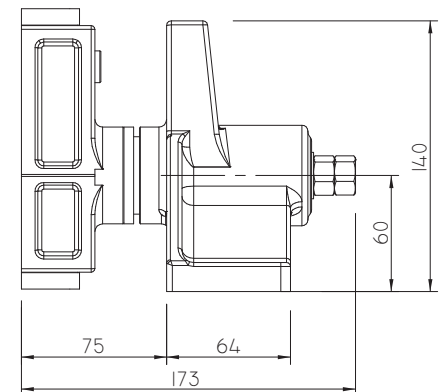

Guide Shoe T-300

The **Quality** Inspires Trust

Load	1000 daN
Guide Rail	6 to 12 mm
Material	Cast Iron
Adjustment	Pre-load Nut and Fixing Slots
Maintenance	Lubricate According to Lift Instructions

All dimensions are in mm.
Subject to change without any prior notice!