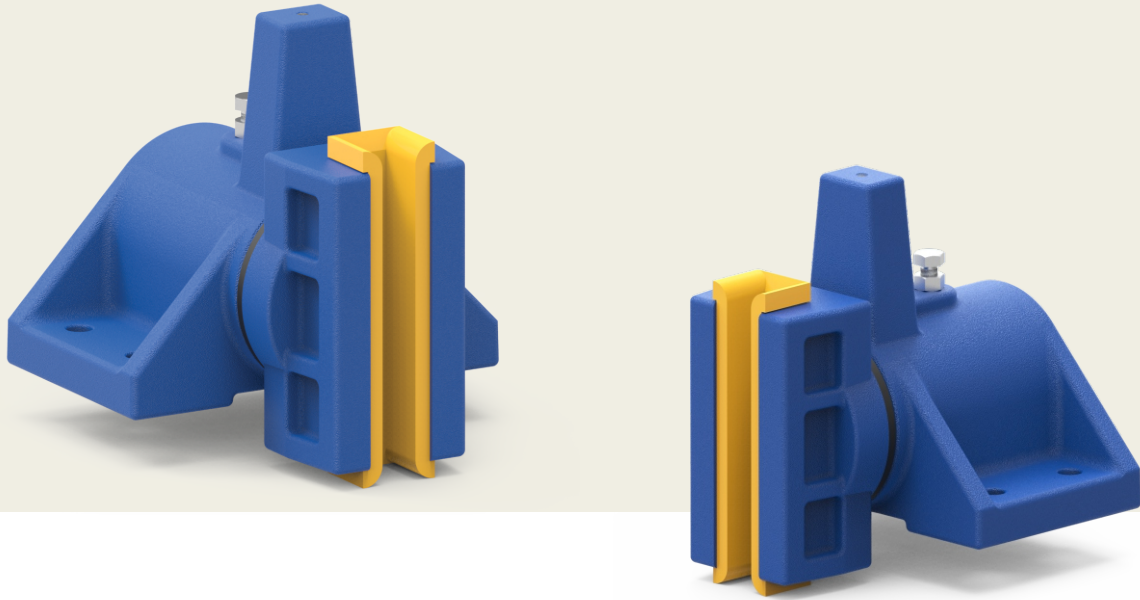

Guide Shoe T-3500

The **Quality** Inspires Trust

Load	3500 daN
Guide Rail	14 to 16 mm
Material	Cast Iron
Adjustment	Pre-load Nut and Fixing Slots
Maintenance	Lubricate According to Lift Instructions

All dimensions are in mm.
Subject to change without any prior notice!