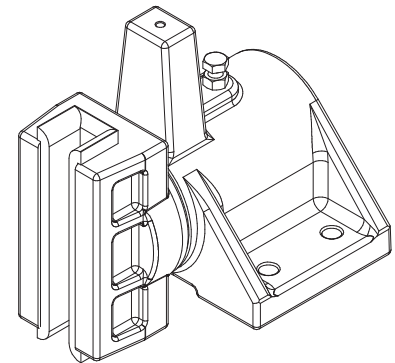

Guide Shoe T-3500

The **Quality** Inspires Trust

Load	3500 daN
Guide Rail	14 to 16 mm
Material	Cast Iron
Adjustment	Pre-load Nut and Fixing Slots
Maintenance	Lubricate According to Lift Instructions

All dimensions are in mm.
Subject to change without any prior notice!