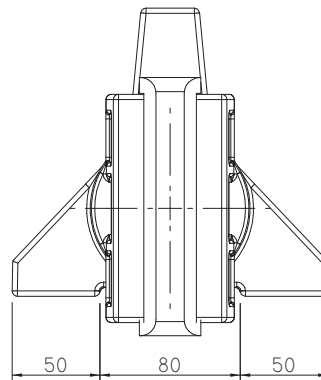

Guide Shoe T-3500

The **Quality** Inspires Trust

Load	3500 daN
Guide Rail	14 to 16 mm
Material	Cast Iron
Adjustment	Pre-load Nut and Fixing Slots
Maintenance	Lubricate According to Lift Instructions

All dimensions are in mm.
Subject to change without any prior notice!