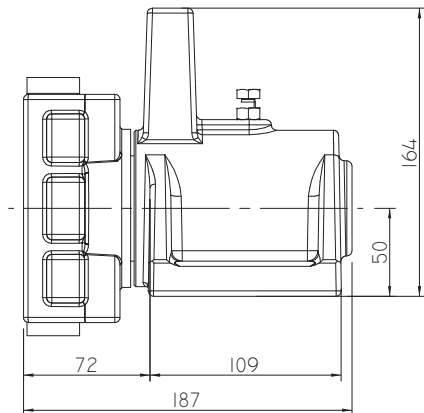

Guide Shoe T-3500

The **Quality** Inspires Trust

Load	3500 daN
Guide Rail	14 to 16 mm
Material	Cast Iron
Adjustment	Pre-load Nut and Fixing Slots
Maintenance	Lubricate According to Lift Instructions

All dimensions are in mm.
Subject to change without any prior notice!