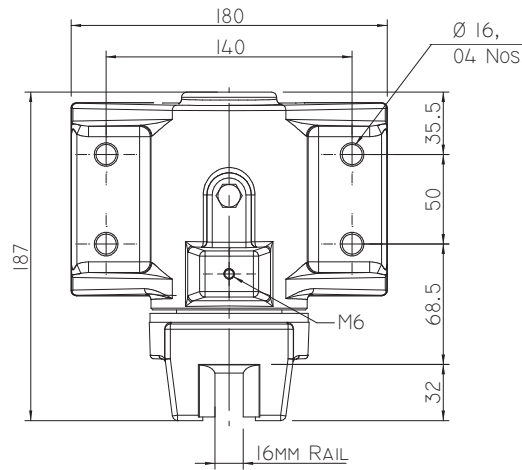

Guide Shoe T-3500

The **Quality** Inspires Trust

Load	3500 daN
Guide Rail	14 to 16 mm
Material	Cast Iron
Adjustment	Pre-load Nut and Fixing Slots
Maintenance	Lubricate According to Lift Instructions

All dimensions are in mm.
Subject to change without any prior notice!