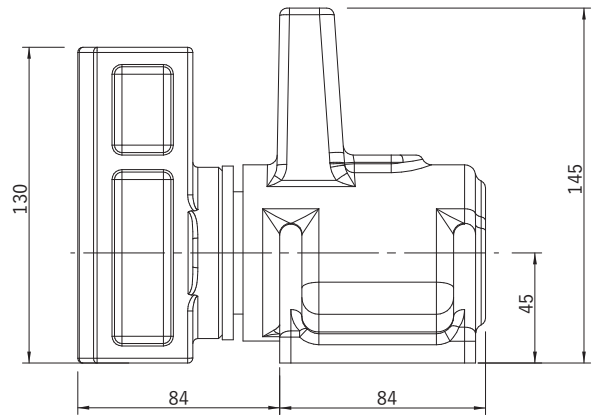

Technical Drawing (Guide Shoe - T-2500)

All dimensions are in mm.