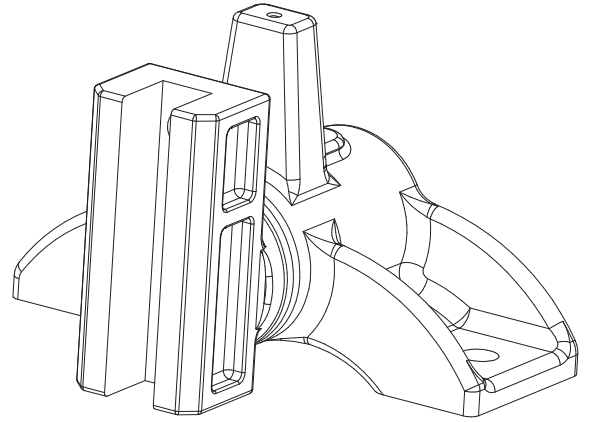

Technical Drawing (Guide Shoe - T-2500)

All dimensions are in mm.