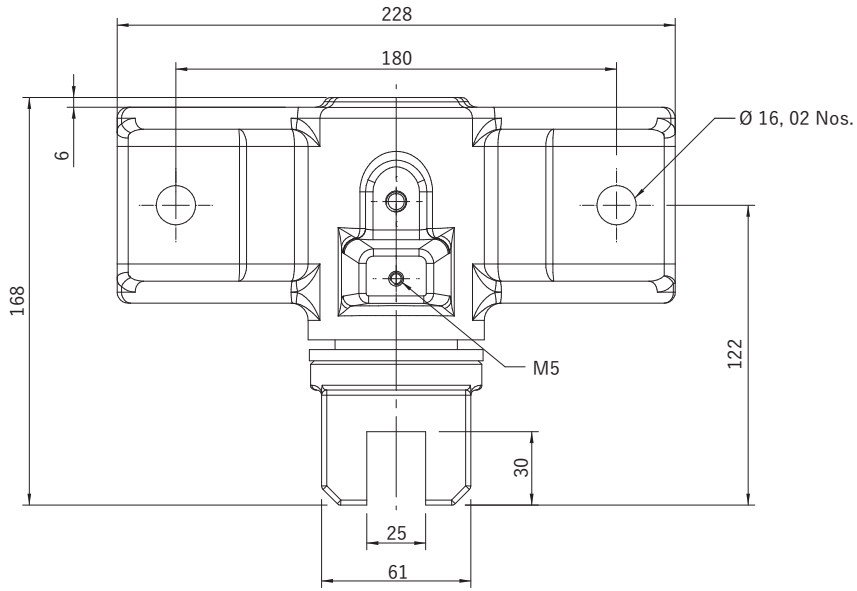

Technical Drawing (Guide Shoe - T-2500)

All dimensions are in mm.