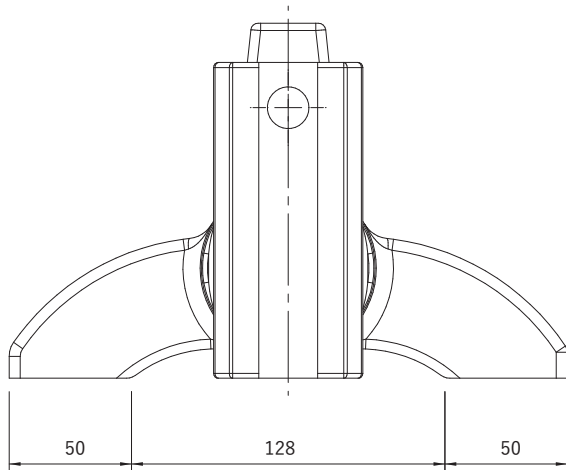

Technical Drawing (Guide Shoe - T-2500)

All dimensions are in mm.