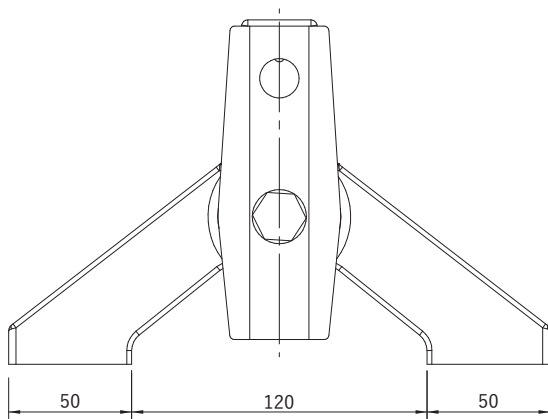

# Technical Drawing (Guide Shoe - T-300)

All dimensions are in mm.