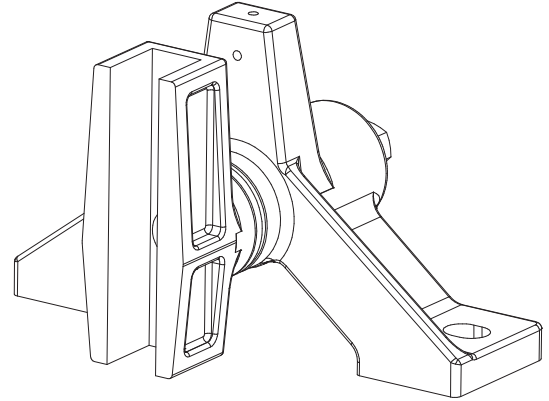

# Technical Drawing (Guide Shoe - T-300)

All dimensions are in mm.