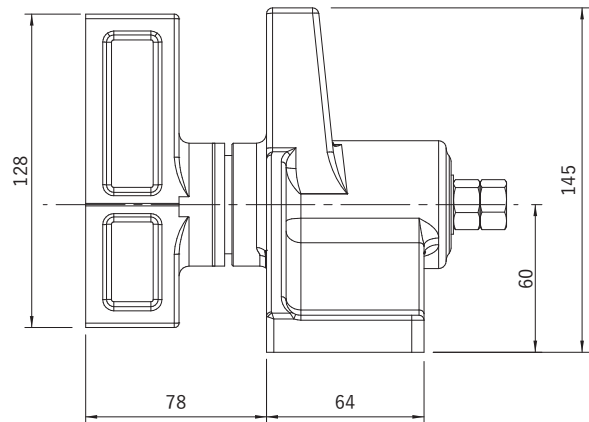

# Technical Drawing (Guide Shoe - T-300)

All dimensions are in mm.