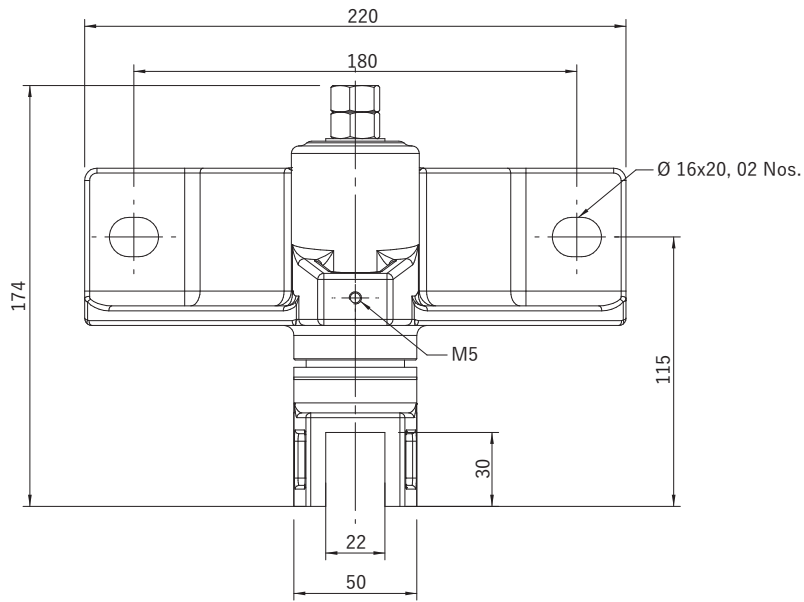

# Technical Drawing (Guide Shoe - T-300)

All dimensions are in mm.