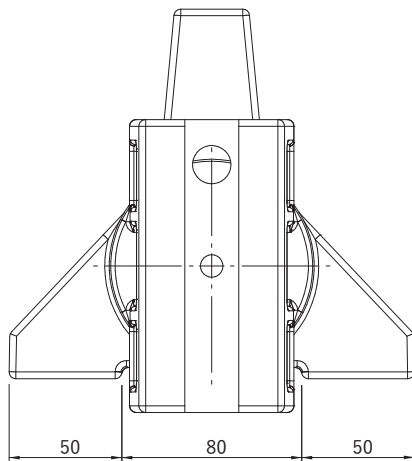

Technical Drawing (Guide Shoe - T-3500)

All dimensions are in mm.