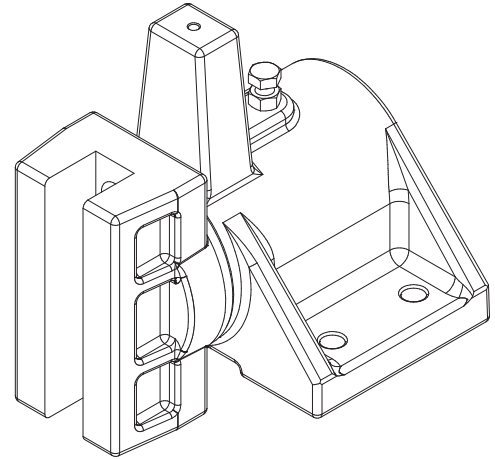

Technical Drawing (Guide Shoe - T-3500)

All dimensions are in mm.