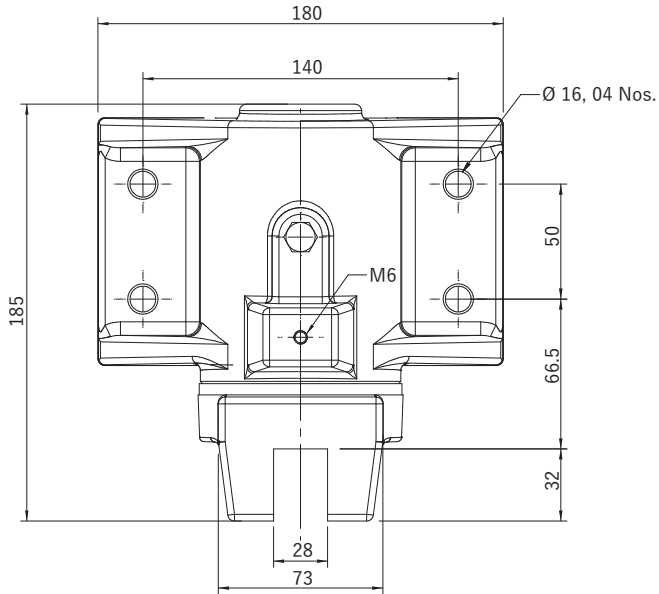

Technical Drawing (Guide Shoe - T-3500)

All dimensions are in mm.