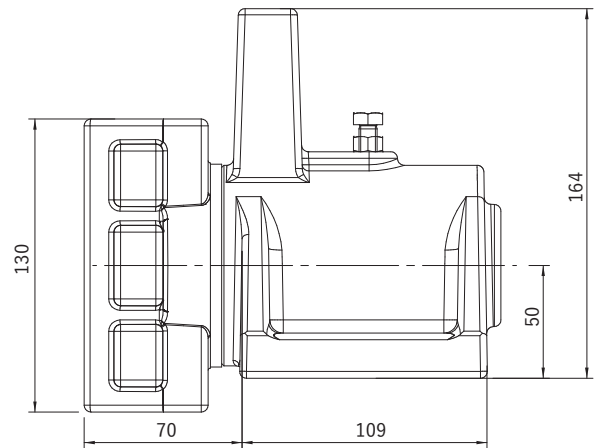

Technical Drawing (Guide Shoe - T-3500)

All dimensions are in mm.