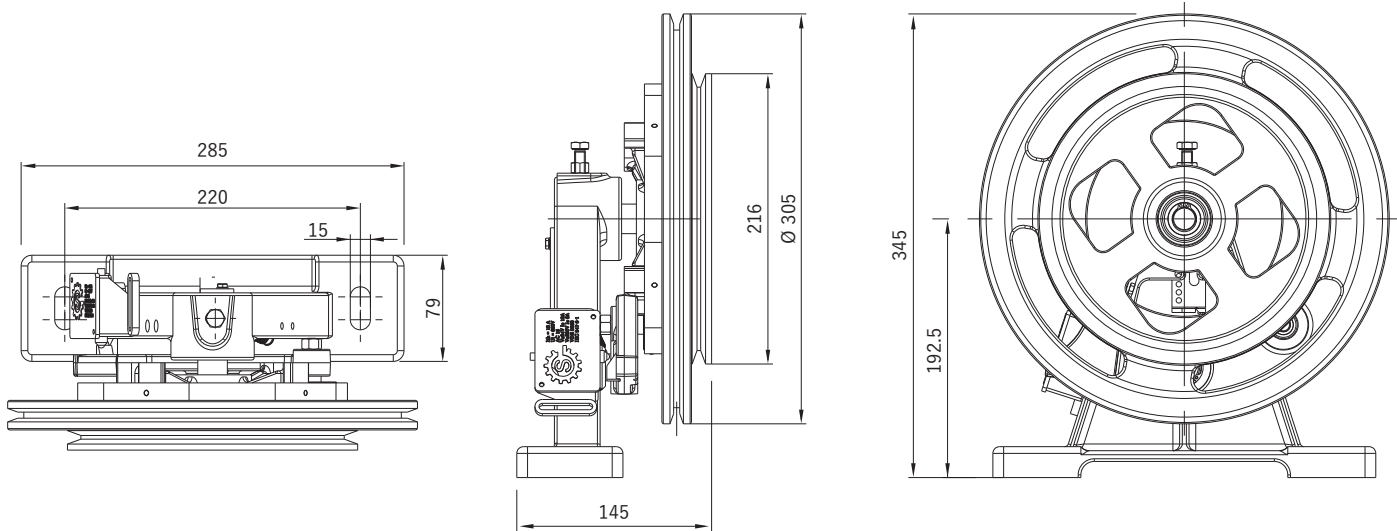

# Technical Drawing (Over Speed Governor - Regular Top Pulley 300mm )

All dimensions are in mm.