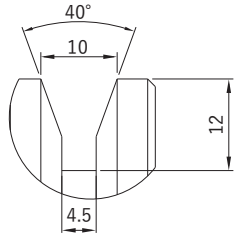

Technical Drawing (Over Speed Governor - Top Pulley 200mm)

DETAIL - A

All dimensions are in mm.