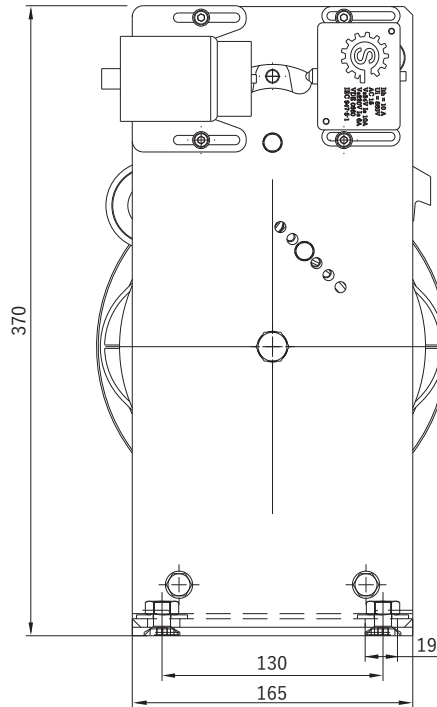

Technical Drawing (Over Speed Governor - Top Pulley 200mm)

DETAIL - A

All dimensions are in mm.