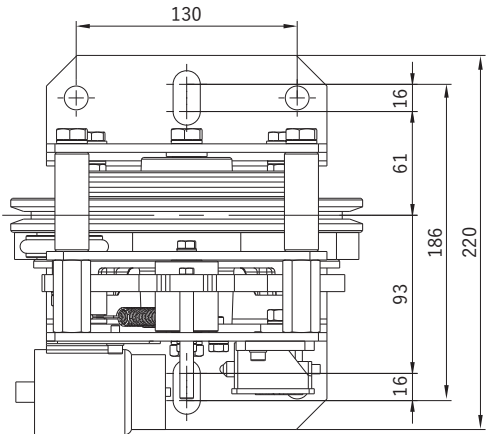

Technical Drawing (Over Speed Governor - Top Pulley 200mm)

DETAIL - A

All dimensions are in mm.