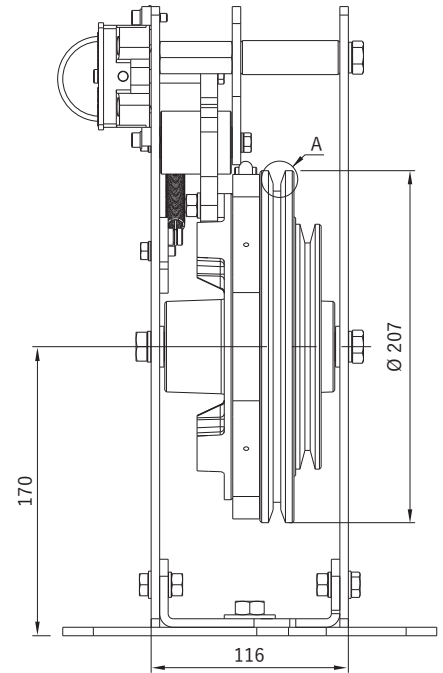

Technical Drawing (Over Speed Governor - Top Pulley 200mm)

DETAIL - A

All dimensions are in mm.