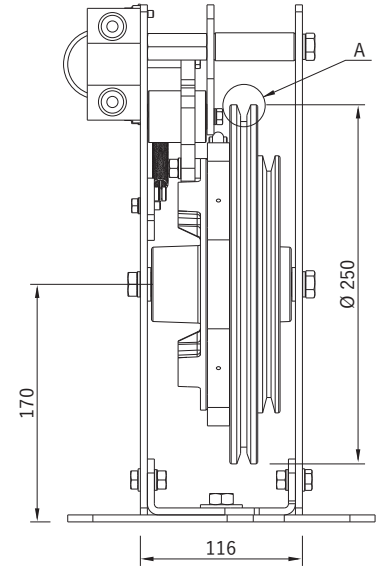

DETAIL - A

Technical Drawing (Over Speed Governor - Top Pulley 250mm )

All dimensions are in mm.