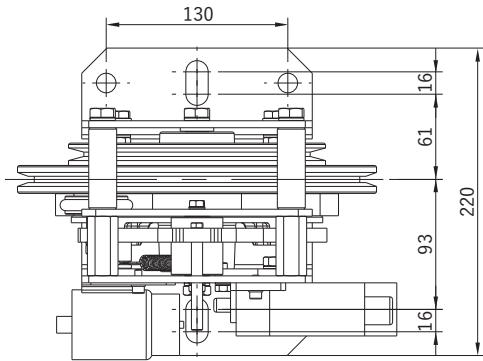

DETAIL - A

Technical Drawing (Over Speed Governor - Top Pulley 250mm )

All dimensions are in mm.