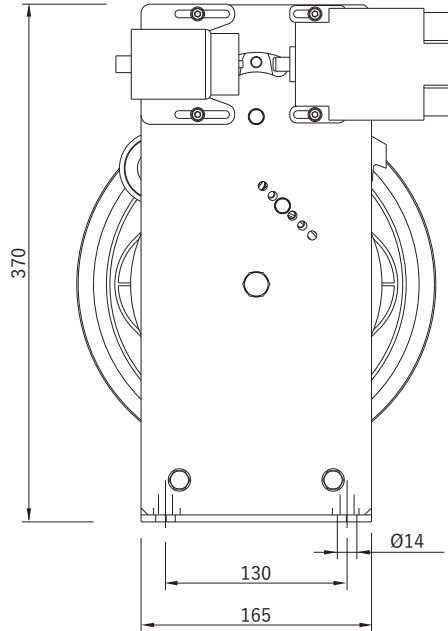

DETAIL - A

Technical Drawing (Over Speed Governor - Top Pulley 250mm )

All dimensions are in mm.