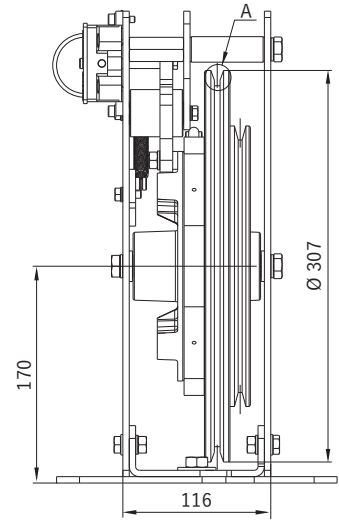

DETAIL - A

Technical Drawing (Over Speed Governor - Top Pulley 300mm)

All dimensions are in mm.