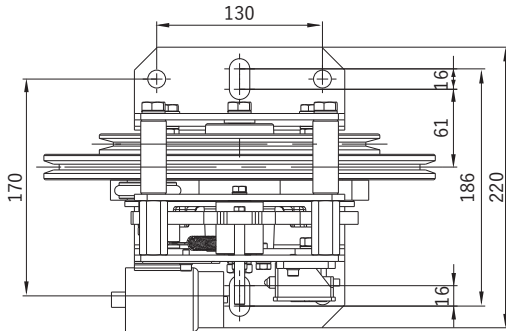

DETAIL - A

Technical Drawing (Over Speed Governor - Top Pulley 300mm)

All dimensions are in mm.