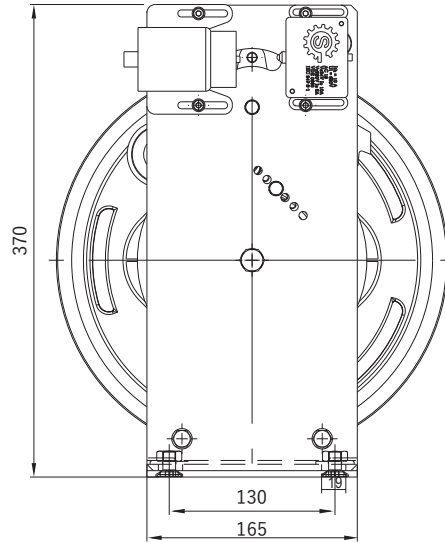

DETAIL - A

Technical Drawing (Over Speed Governor - Top Pulley 300mm)

All dimensions are in mm.