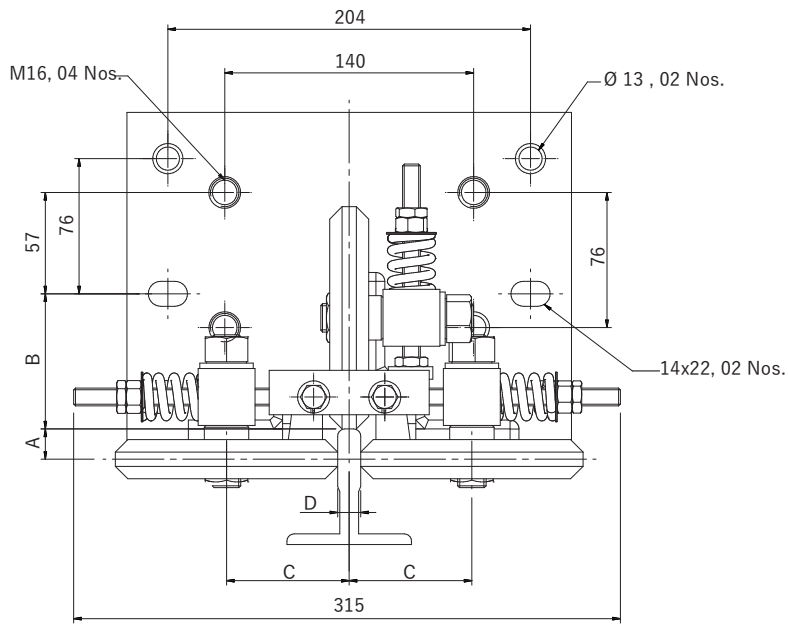

Technical Drawing (Roller Guide Shoe)

All dimensions are in mm.