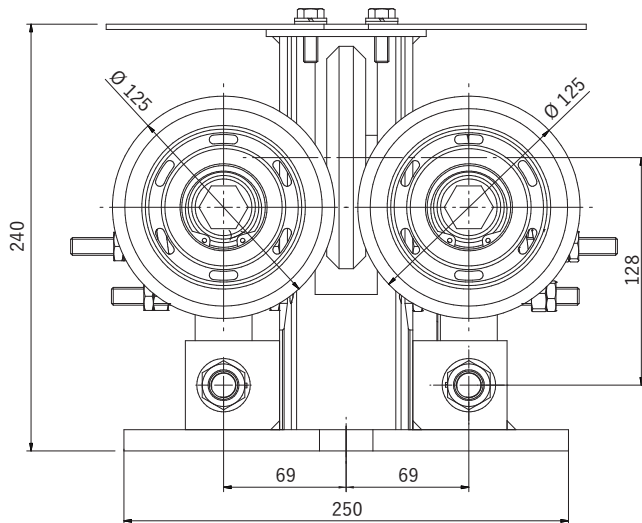

Technical Drawing (Roller Guide Shoe)

All dimensions are in mm.