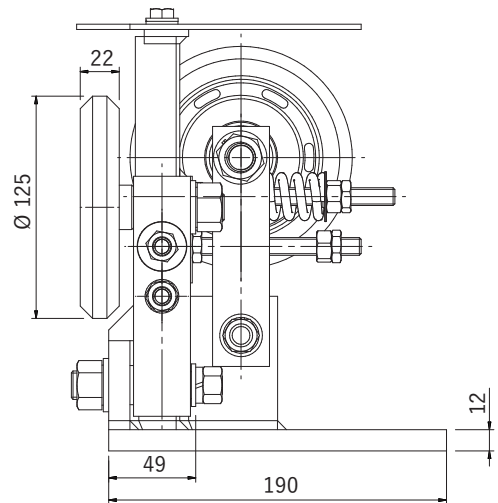

Technical Drawing (Roller Guide Shoe)

All dimensions are in mm.