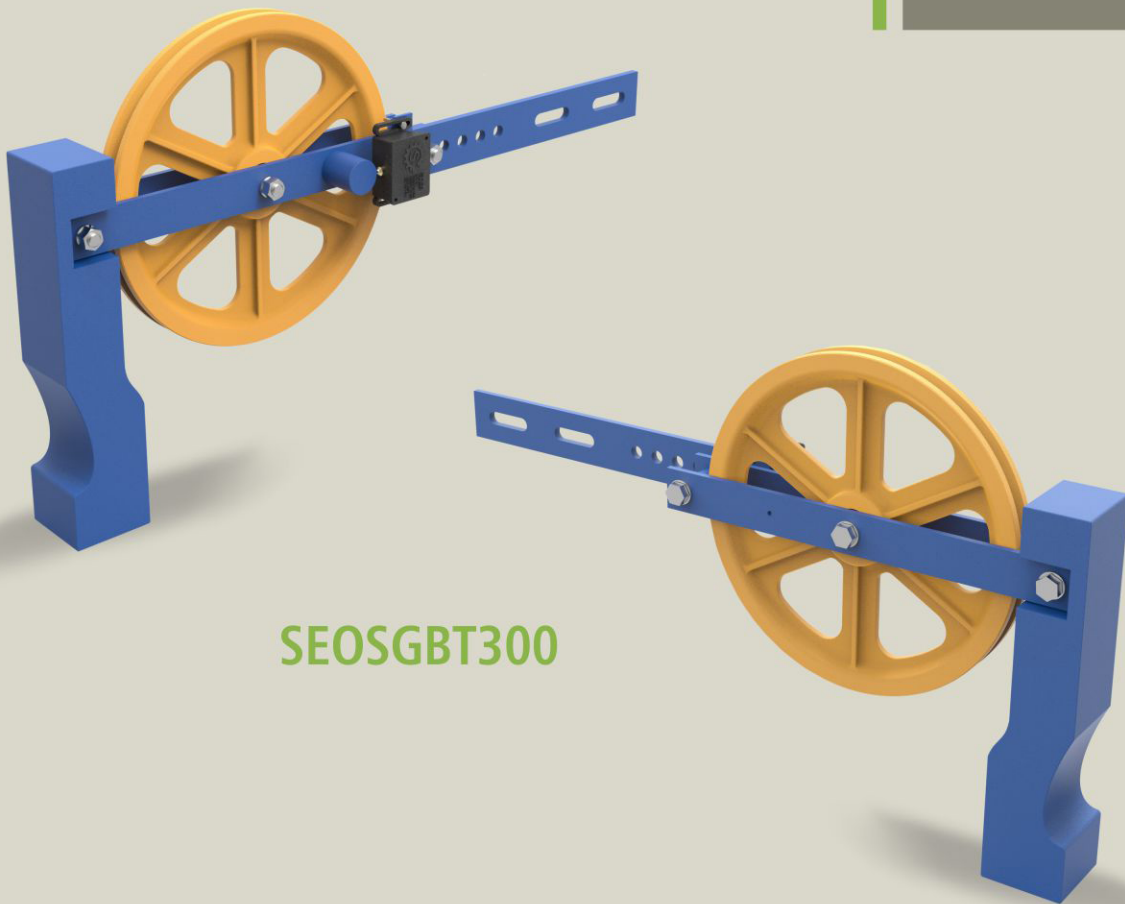

Over Speed Governor Tension Pulley 300mm

COMPONENTS

SEOSGBT300